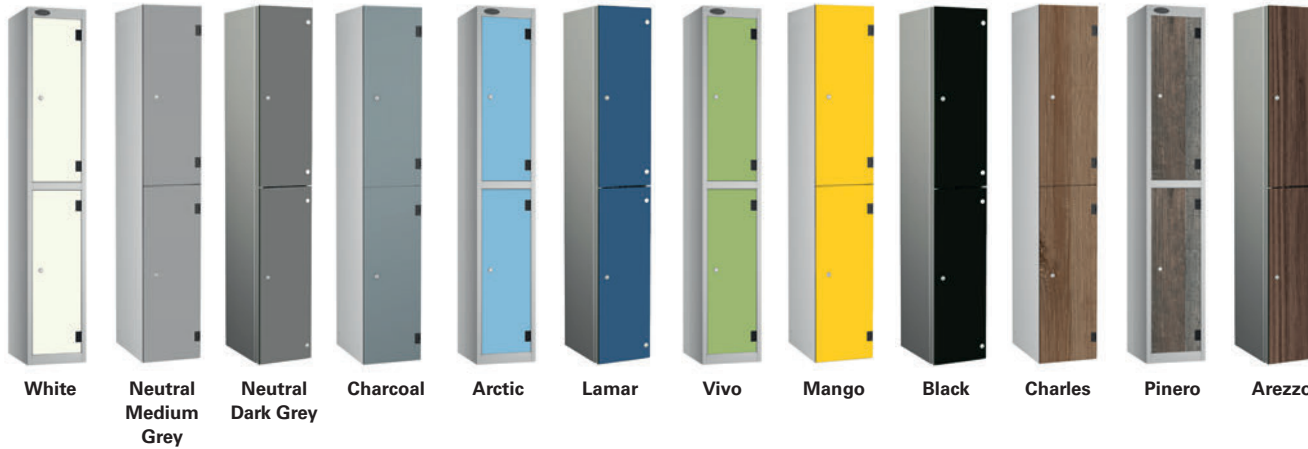

Laminate door colour options

SHOCKBOX stock 10mm SGL door finishes - steel Silver body. Choice of inset or plant-on doors.

ZENBOX and ZENBOXULTRA stock 10mm SGL door finishes - aluminium body

Create a storage solution that closely matches your branding or blends subtly into the background with a range of coloured door options to choose from.

Choose from our Standard range or specify a laminate to match your architectural design.

Formica and the Formica anvil device are registered trademarks of The Diller Corporation.

Solid grade laminate with fire classification available at additional cost.

Please ask us for further information on fire classifications and applications.

SHOCKBOX, ZENBOX and ZENBOXULTRA additional door colour 10mm SGL door finish options are below, available on an extended lead time.