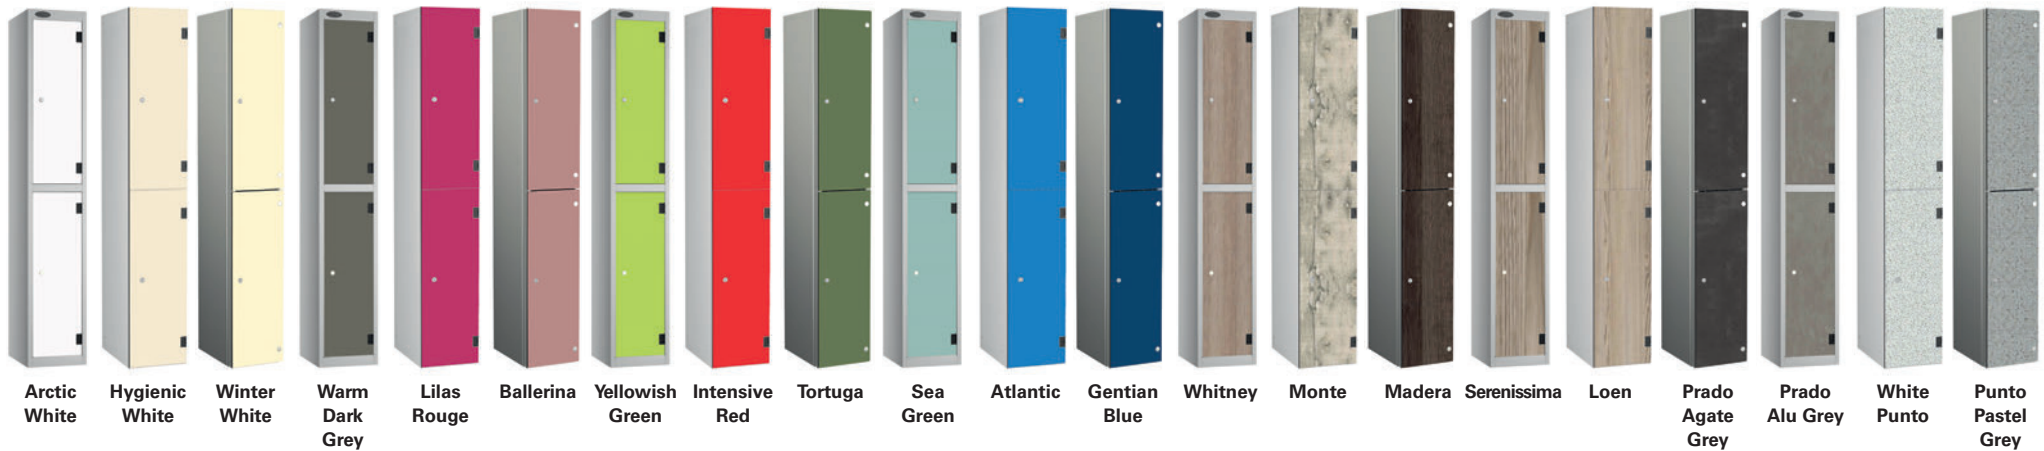

Laminate door colour options

SHOCKBOX stock 10mm SGL door finishes - steel Silver body. Choice of inset or plant-on doors.

ZENBOX and ZENBOXULTRA stock 10mm SGL door finishes - aluminium body

Create a storage solution that closely matches your branding or blends subtly into the background with a range of coloured door options to choose from.

Choose from our Standard range or specify a laminate to match your architectural design.

Formica and the Formica anvil device are registered trademarks of The Diller Corporation.

Solid grade laminate with fire classification available at additional cost.

Please ask us for further information on fire classifications and applications.

SHOCKBOX, ZENBOX and ZENBOXULTRA additional door colour 10mm SGL door finish options are below, available on an extended lead time.